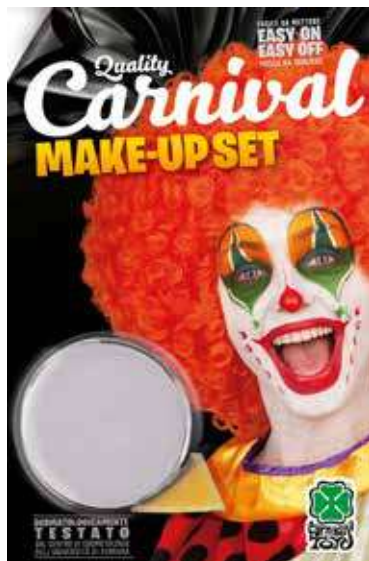

09418

VASETTO FONDOTINTA
BIANCO
WHITE FACE PAINT IN JAR