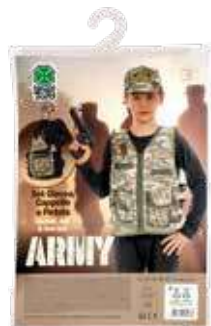

03577 SET MILITARE BIMBO
(GIACCA, CAPPELLO, PISTOLA)
SOLDIER SET (JACKET, HAT, GUN)

D
CONF.
PACK

1
IMB.
MOQ