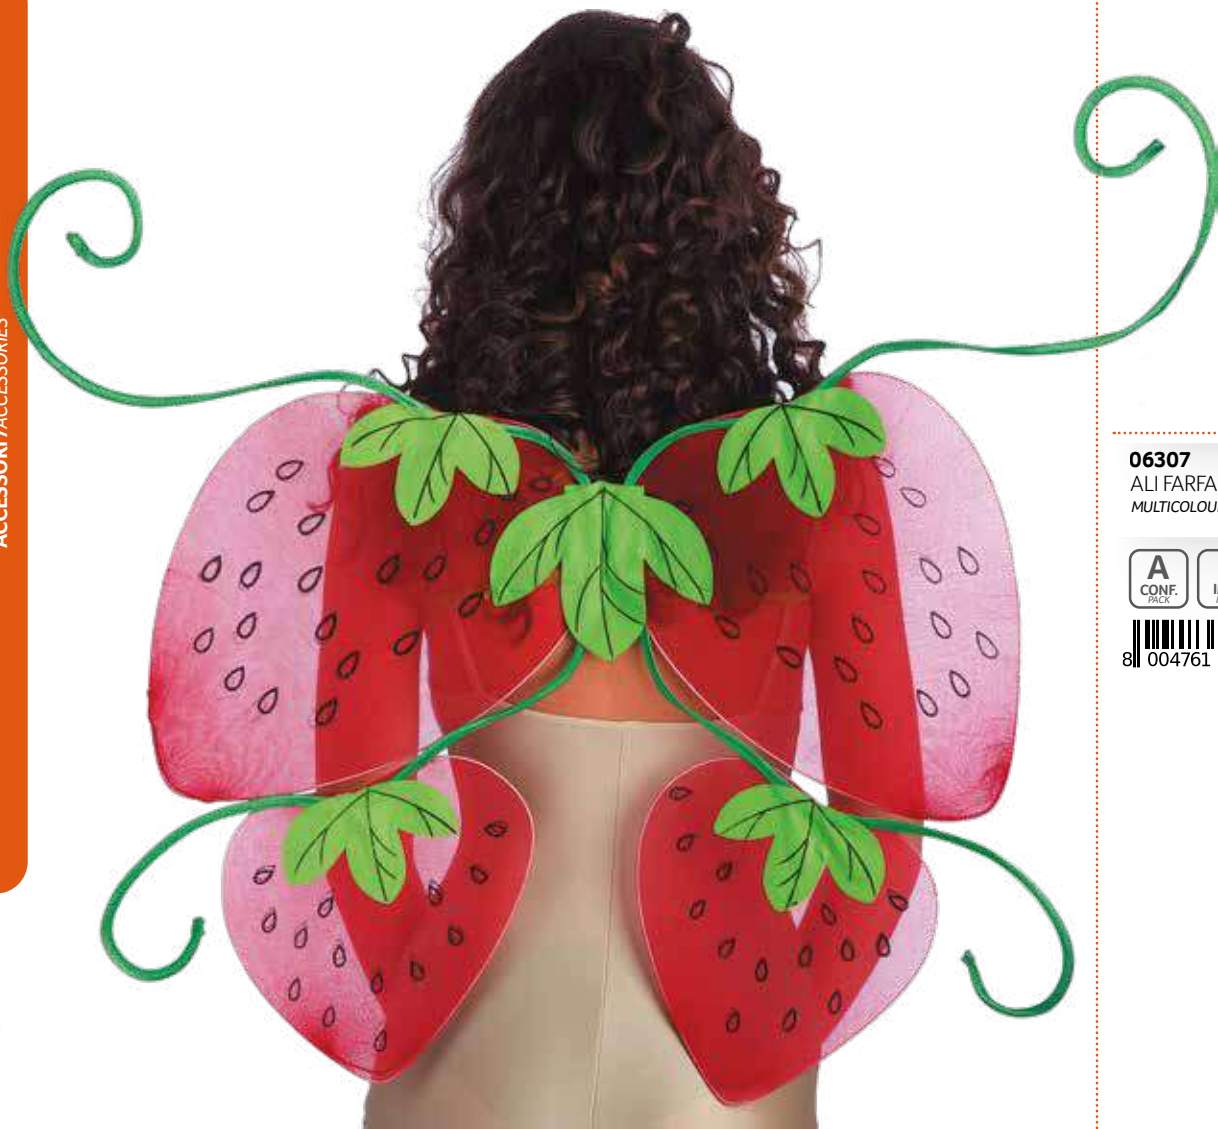

06311
ALI FARFALLA BIANCHE
WHITE BUTTERFLY WINGS

06774
ALI FRAGOLE
STRAWBERRY WINGS