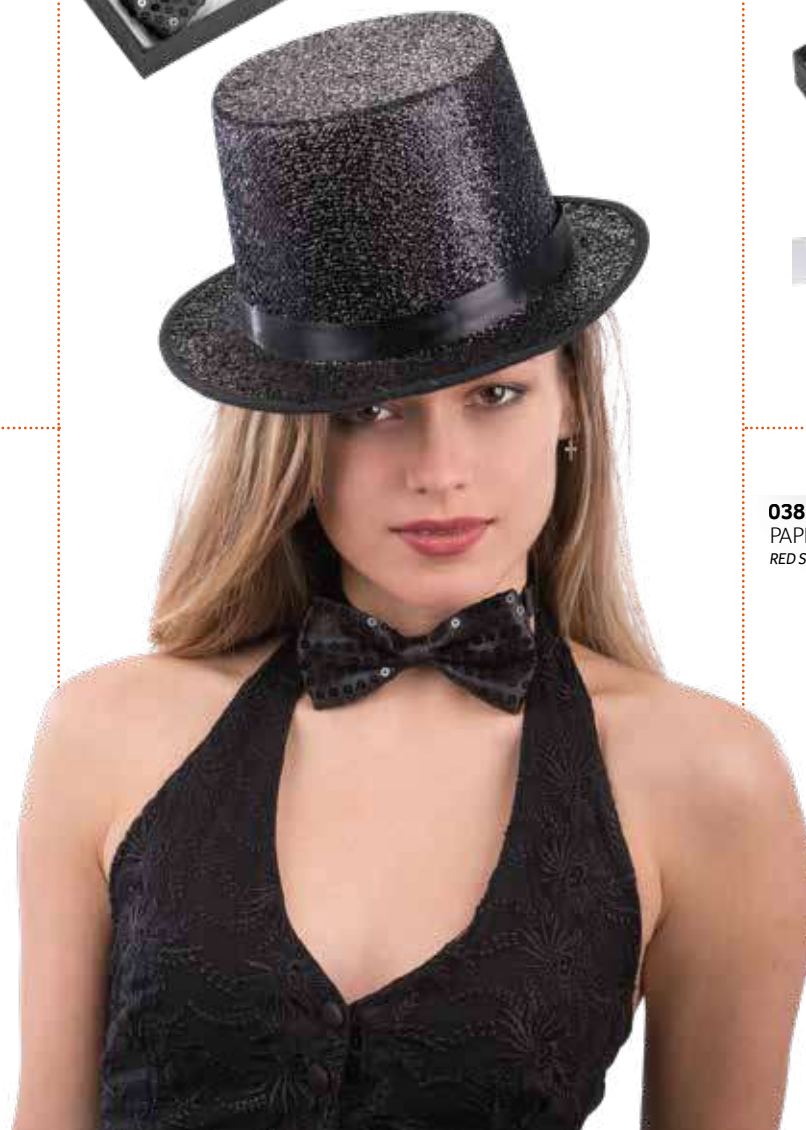

03854
PAPILLON NERO IN PAILLETTES
BLACK SEQUINS BOW-TIE