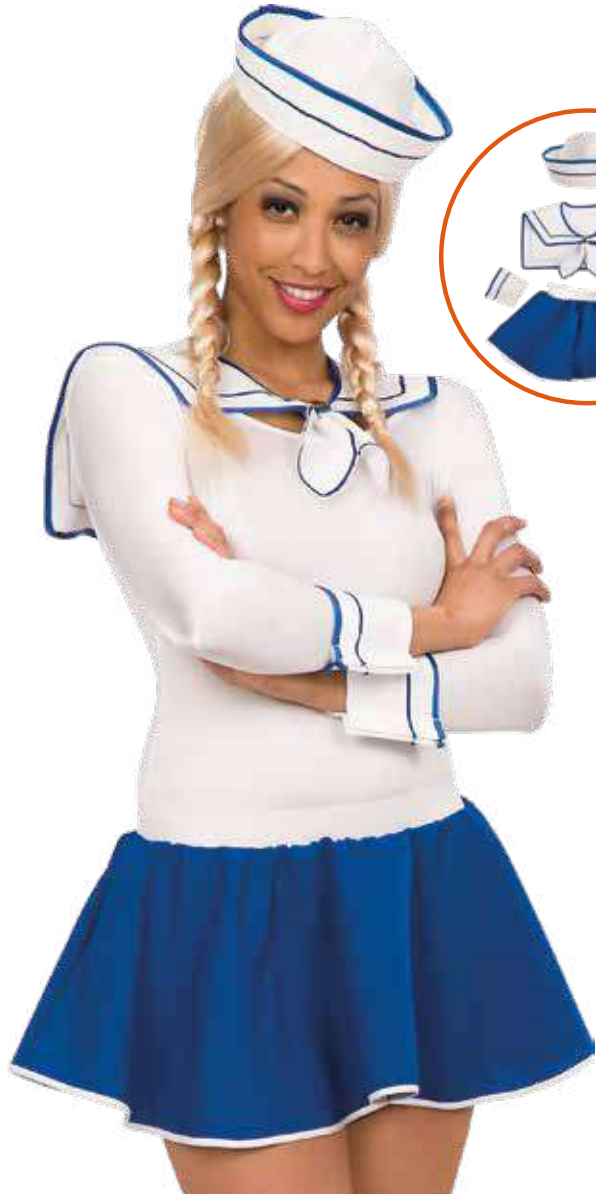

03337 SET MARINARETTA
(GONNA L.CM. 25 CA., FAZZOLETTO,
POLSINI E CAPPELLINO)
SAILOR SET (SKIRT, NECKPIECE, WRISTS AND HAT)

8 004761 033378