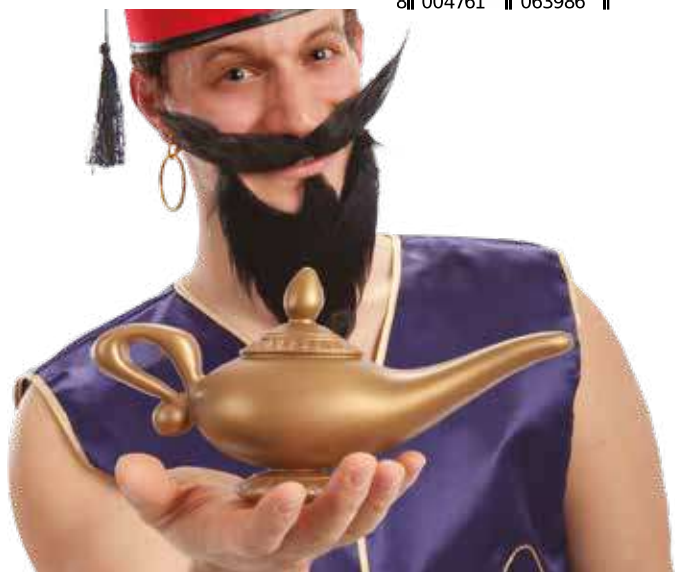

1 CONF. PACK
6 IMB. MOQ
 5 cm

8| 004761 | 063399

06398
 LAMPADA GENIO
 GENIE LAMP

A CONF. PACK
6 IMB. MOQ
 11 cm
 22 cm

8| 004761 | 063986

05114
 PALLA CARCERATO
 PRISONER'S BALL

G CONF. PACK
12 IMB. MOQ
 13 cm
 MADE IN ITALY