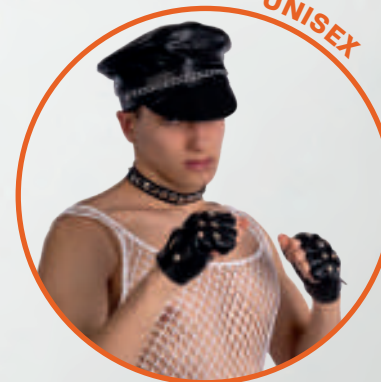

UNISEX

03553

**SET BIKER
(CAPPELLO, GUANTI E COLLARINO)**

BIKER DISGUISE SET
(HAT, GLOVES AND COLLAR)

CONF.
PACK
> E <

IMB.
MOQ
> 1 <