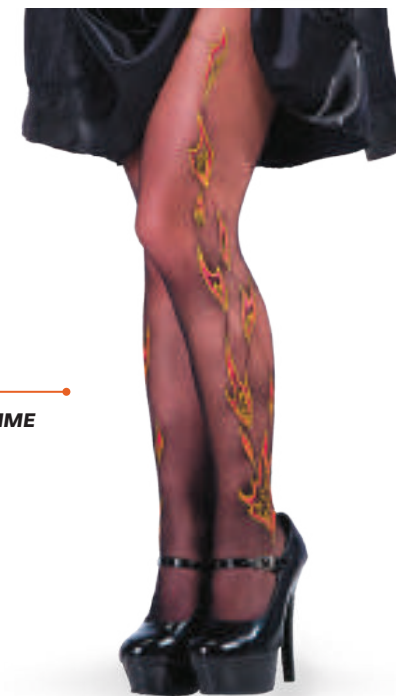

TAGLIA UNICA
ONE SIZE

03858

COLLANT NERI CON ZUCCA

BLACK TIGHTS WITH PUMPKIN

CONF.
PACK
> D <

IMB.
MOQ
> 6 <

TAGLIA UNICA
ONE SIZE

03859

COLLANT NERI CON STAMPE TESCHIO MESSICANO

BLACK TIGHTS WITH DIA DE LOS MUERTOS PRINTINGS

CONF.
PACK
> D <

IMB.
MOQ
> 6 <

TAGLIA UNICA
ONE SIZE

03200

COLLANT NERI CON FIAMME

BLACK TIGHTS WITH FLAMES

CONF.
PACK
> D <

IMB.
MOQ
> 6 <