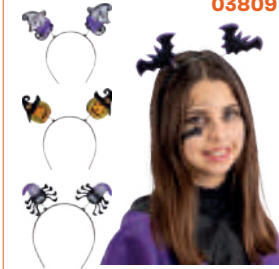

RAGNETELA BIANCA CON 4 RAGNI GR.50

WHITE SPIDERWEB GR. 50 W/4 SPIDERS

03809