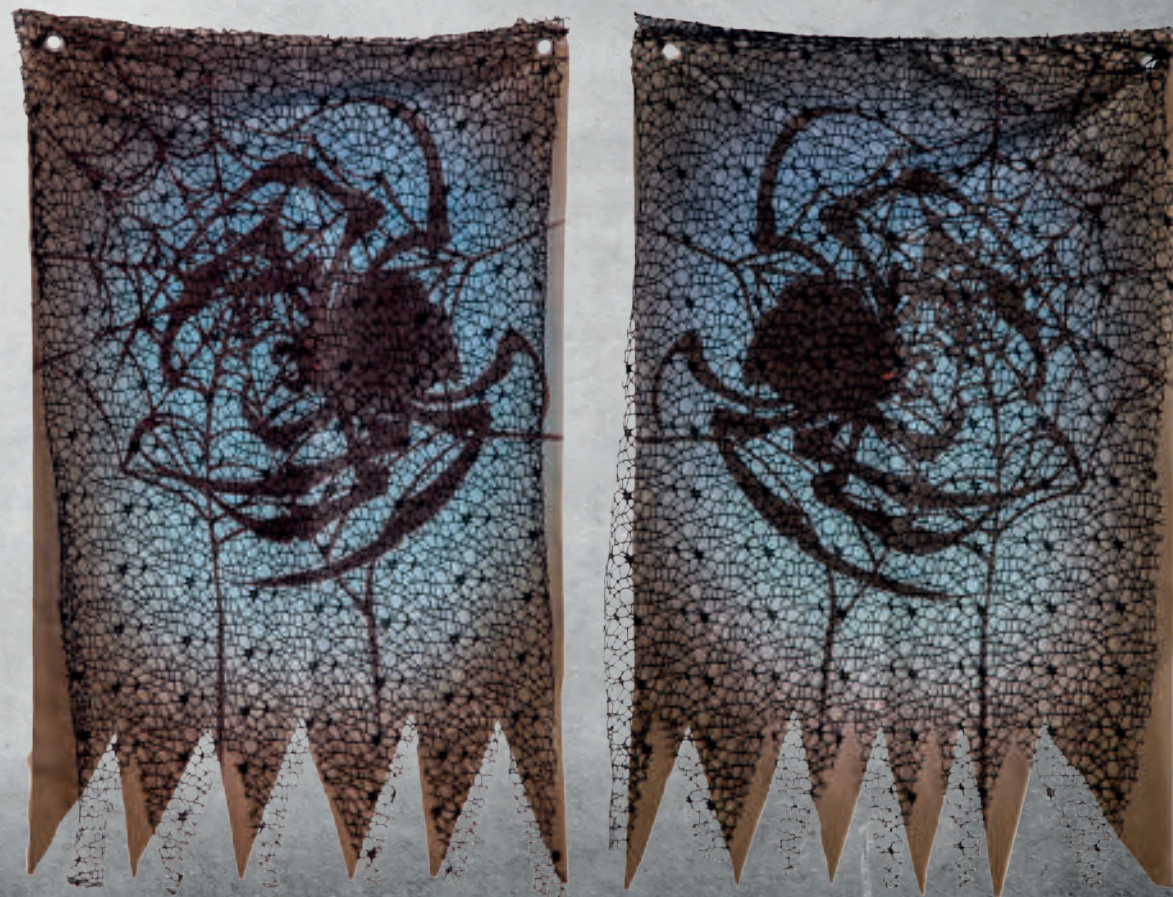

← cm
80

09242

**2 TENDE NERE
MACRAMÈ CON RAGNO**

2 BLACK MACRAME CURTAINS
WITH SPIDER

CONF.
PACK
> A <

IMB.
MOQ
> 1 <

↑ cm
80

← cm
50