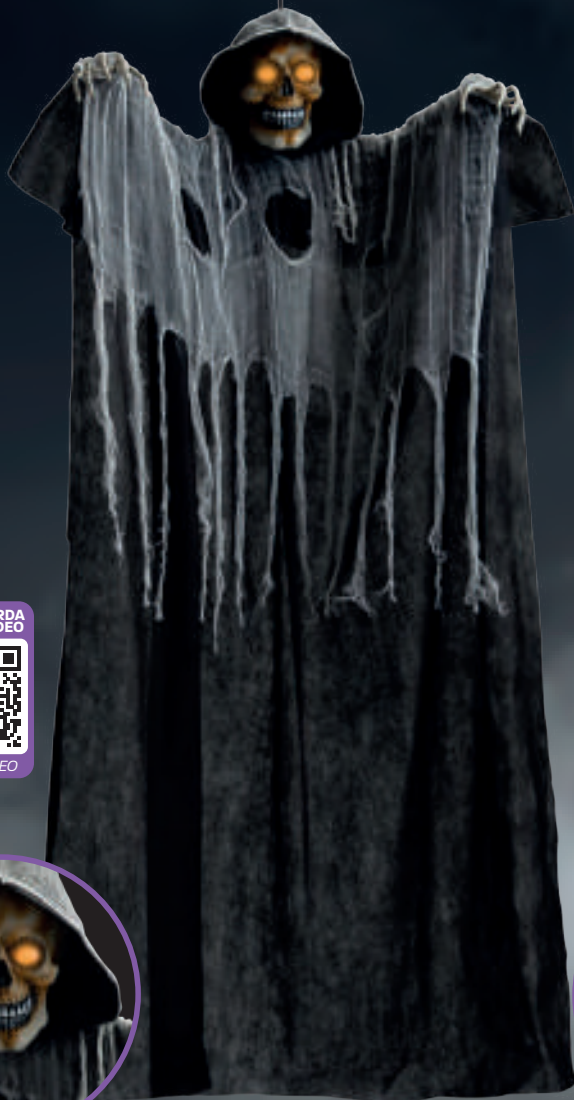

09333
**SCHELETRO D'APPENDERE CON TUNICA,
LUCI E SUONO**

HANGING SKULL WITH TUNIC, LIGHT AND SOUND

CONF. PACK > G <   IMB. MOQ > 1 <   cm 180

09869
**SCHELETRO D'APPENDERE CON TUNICA
VIOLA ,LUCI E SUONO**

HANGING SKELETON WITH PURPLE TUNIC, LIGHTS
AND SOUND

CONF. PACK > G <   IMB. MOQ > 1 <   cm 160

09870
**SCHELETRO D'APPENDERE
CON SFERA, LUCI E SUONO**

HANGING SKELETON WITH BALL,
LIGHTS AND SOUND

CONF. PACK > G <   IMB. MOQ > 1 <   cm 160