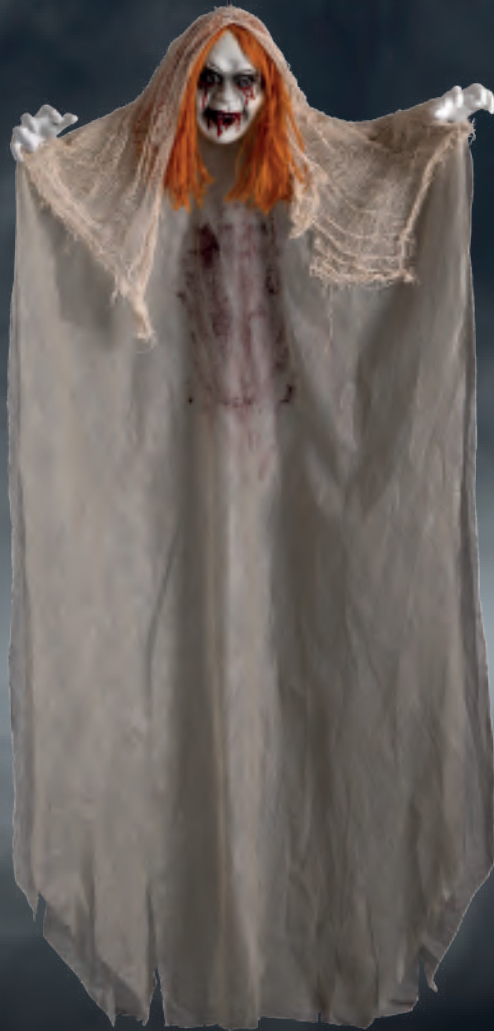

09615
ZOMBIE HORROR D'APPENDERE
CON CAPELLI ARANCIONI
HANGING HORROR ZOMBIE
WITH ORANGE HAIR

CONF.
PACK
> D <

IMB.
MOQ
> 1 <

↑ cm
125