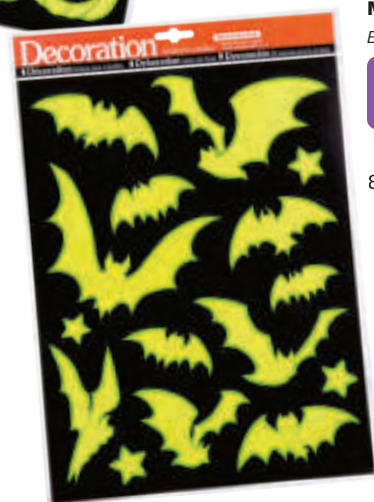

Vetrofanie e Stickers

Window Decorations and Stickers

07904

VETROFANIA G.I.D.
G.I.D. WINDOW DECORATION