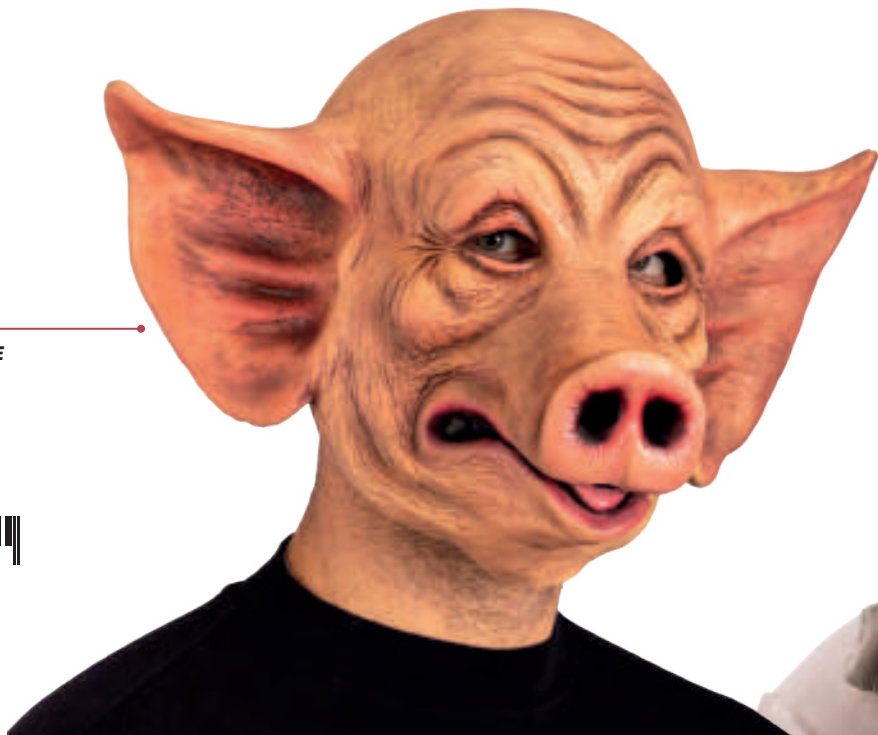

01965
**MASCHERA MAIALE
IN LATTICE**

PIG LATEX MASK

CONF.
PACK
> **C** <
IMB.
MOQ
> **1** <