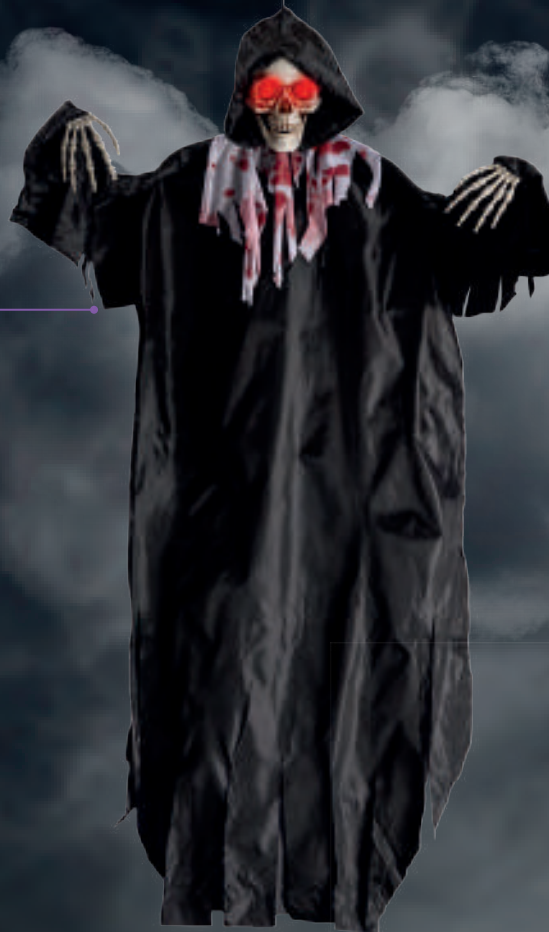

NOVITÀ
NEW

09674
**SCHELETRO D'APPENDERE CON
ABITO NERO INSANGUINATO
CON LUCI E SUONO**

HANGING SKELETON WITH BLOODY BLACK
DRESS WITH LIGHTS AND SOUND

CONF. **P**ACK > **G** <
IMB. **M**OO > **1** <
cm **150**