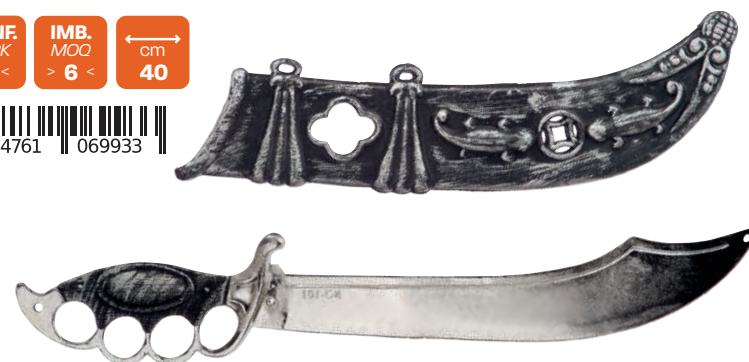

SWORD

CONF. PACK > G <
IMB. MOQ > 6 <
cm 52

06993

SCIABOLA PIRATA CON FODERO

PIRATE SWORD WITH SCABBARD

CONF. PACK > A <
IMB. MOQ > 6 <
cm 40

06919

SCIABOLA PIRATA