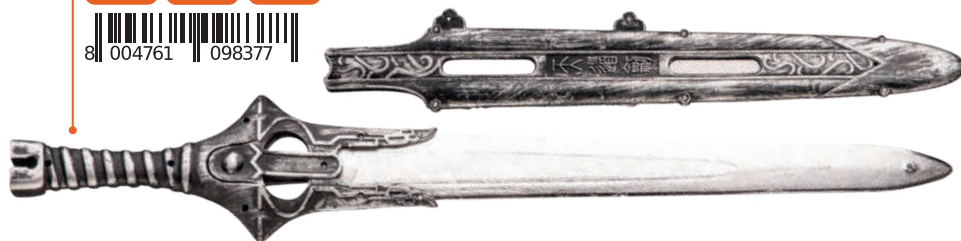

SPADA MEDIEVALE GRIGIA CON FODERO

MEDIEVAL GREY SWORD WITH SCABBARD

CONF. PACK > E <	IMB. MOQ > 6 <	← cm 67