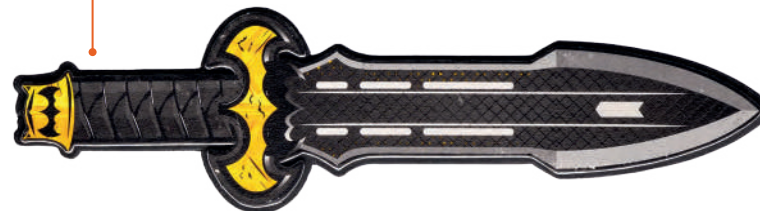

SPADA IN EVA CON PIPISTRELLO

EVA BAT SWORD

CONF. PACK > E <	IMB. MOQ > 6 <	← cm 32