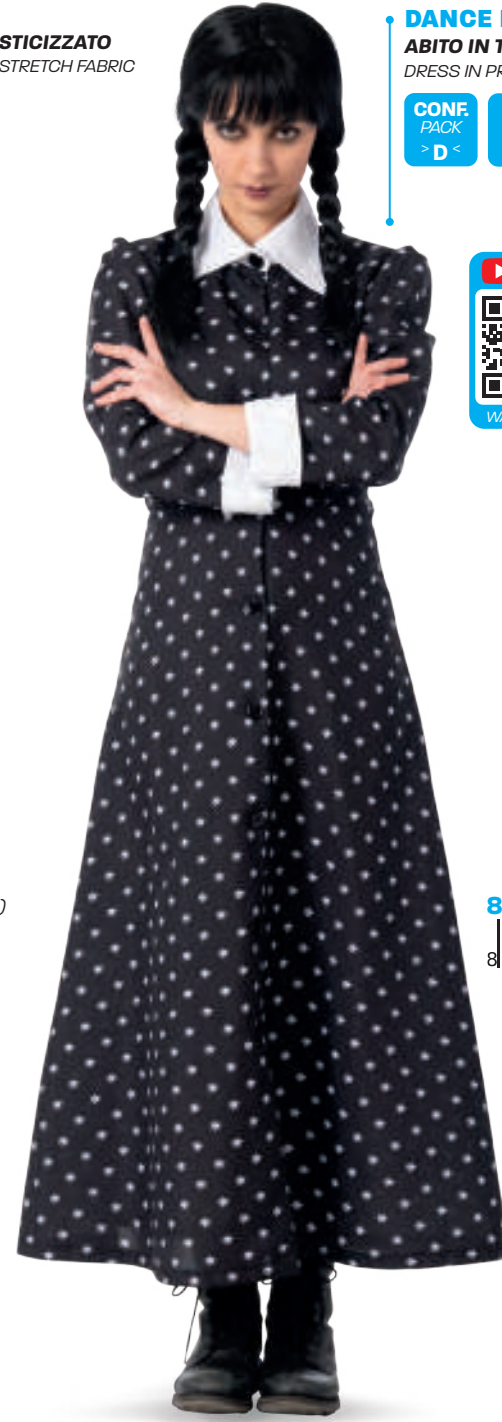

GOTHIC LADY
ABITO IN TESSUTO ELASTICIZZATO
WEDNESDAY COSTUME IN STRETCH FABRIC

DANCE LADY
ABITO IN TELA STAMPATA
DRESS IN PRINTED CANVAS

CONF. PACK > D <
IMB. MOQ > 1 <

82175 T.U./ONE SIZE(M/L)
8 004761 821753